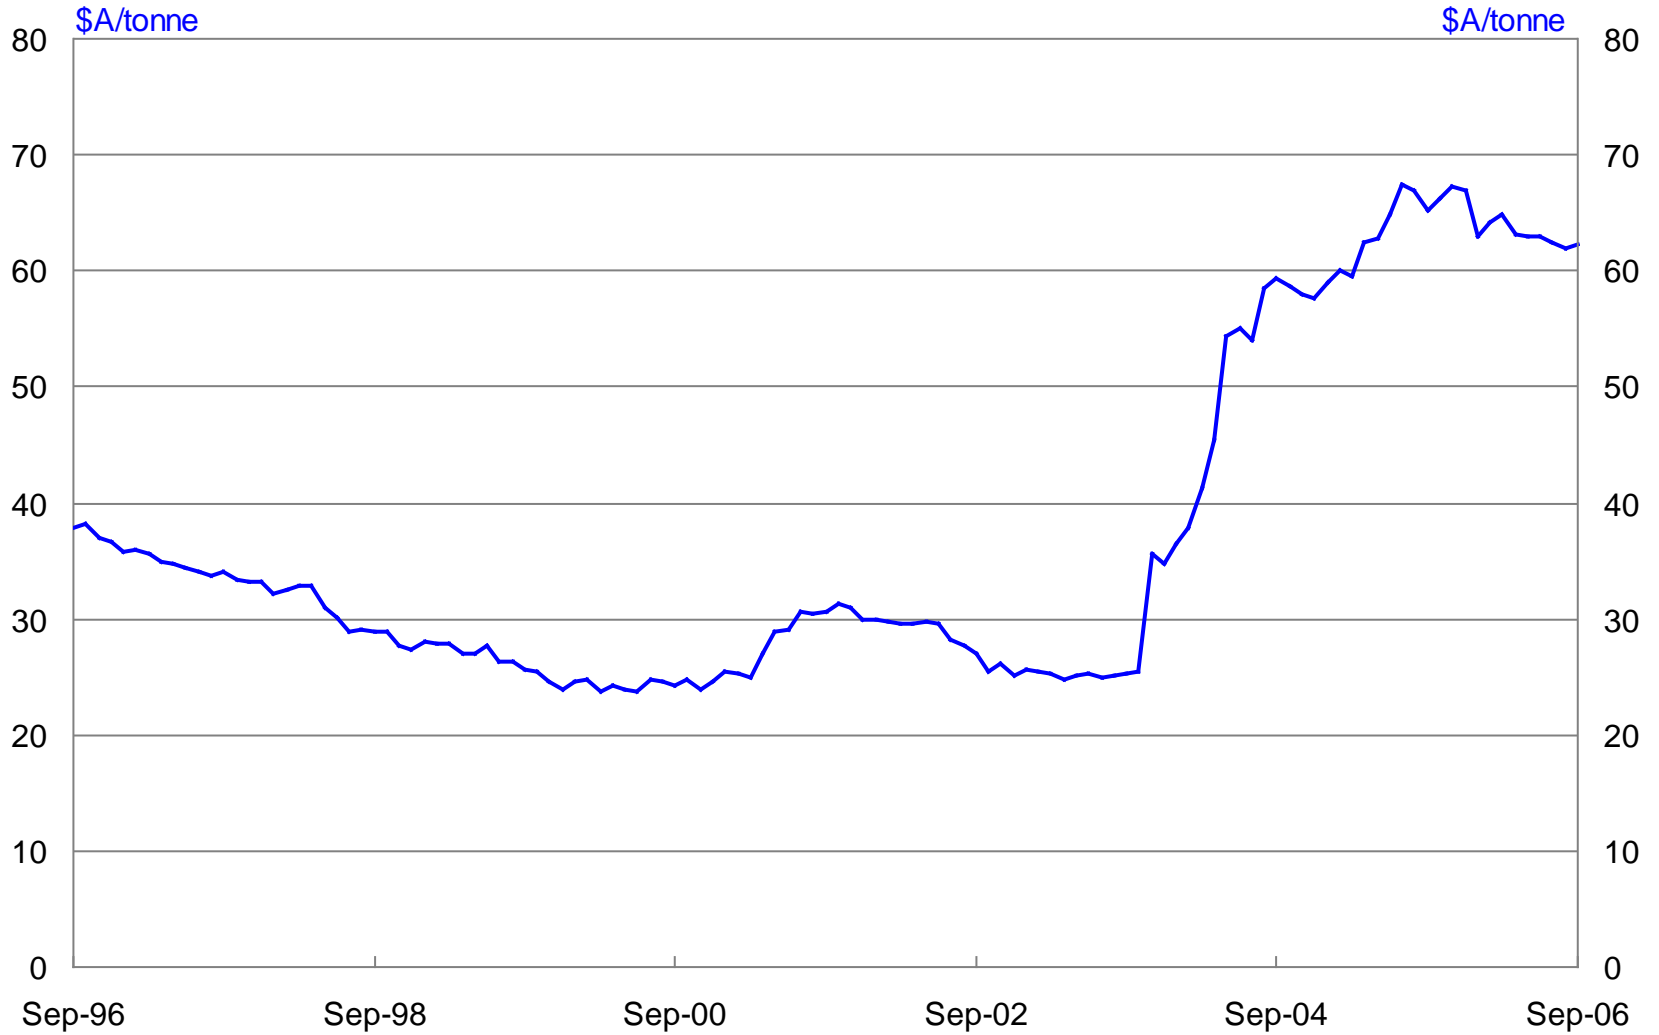

Steaming Coal